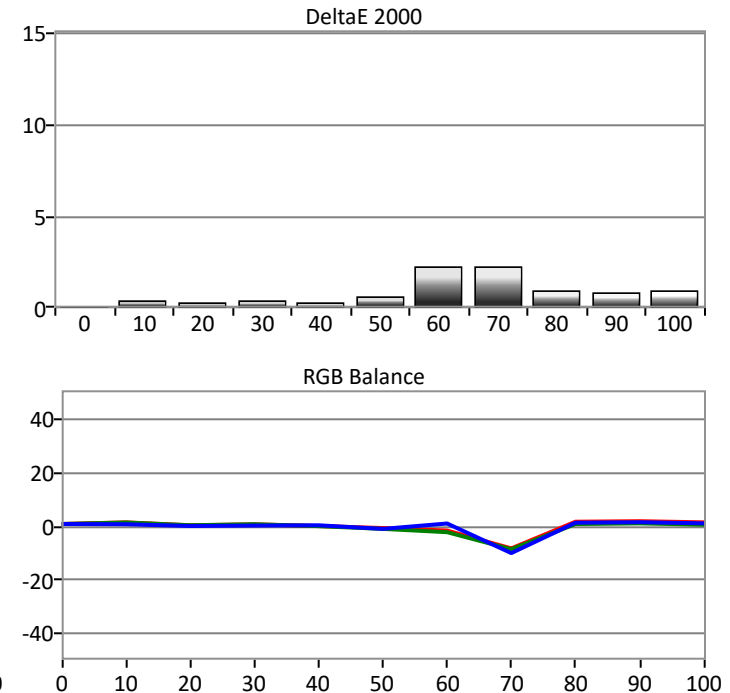

### Display Information

Manufacturer: Default

Model: Display

Serial:

### Calibration Equipment

Meter: Klein Instruments K Series

Meter Mode: LCD (LED)

## Grayscale

Grayscale Avg dE: 2000 0,9

Grayscale Max dE: 2000 2,2